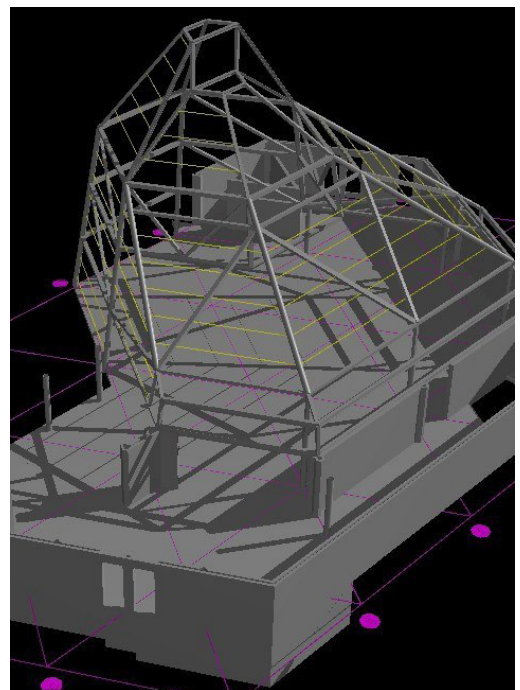

A new-build Church of England worship and community centre. The building is clad in tern-coated stainless steel, and has a segmented roof that originates from the ground.

St. Luke's Church, Buckfastleigh
Church of England