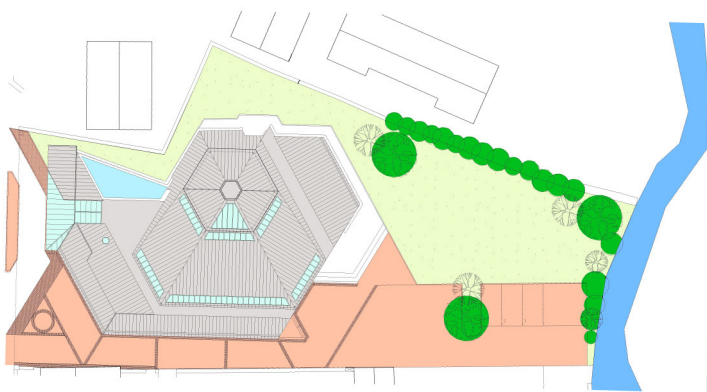

A new-build Church of England worship and community centre. The building is clad in tern-coated stainless steel, and has a segmented roof that originates from the ground.

St. Luke's Church, Buckfastleigh
Church of England