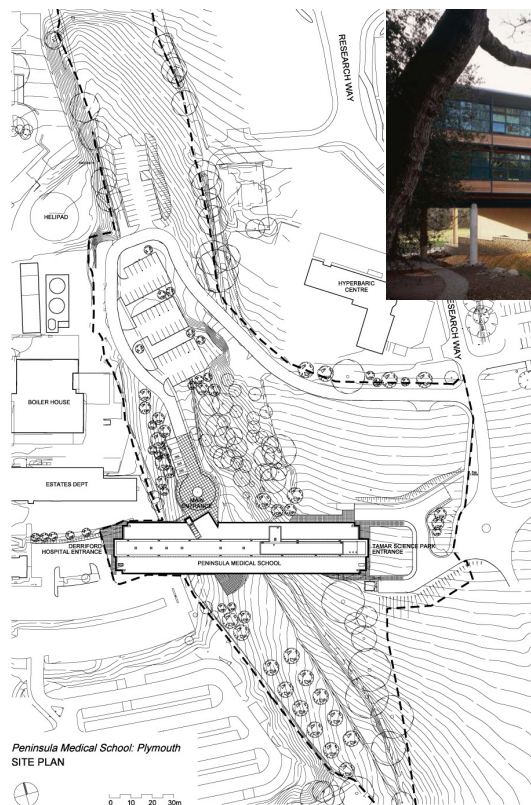

A £15m new-build Academic & Medical Education/Teaching facility for the University of Plymouth, the building straddles the Derriford Valley and provides a symbolic and physical link between the Hospital and Science Park.

Peninsula Medical School, Plymouth University of Plymouth

Completed September 2004