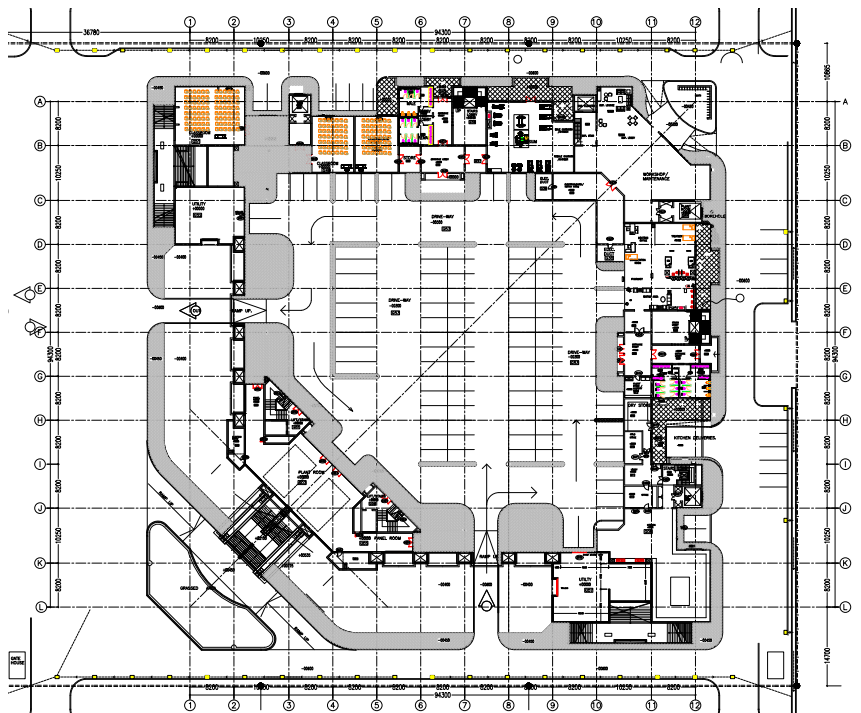

A 32,000 sq.m mixed-use facility for a church global headquarters comprising offices, classrooms, media and broadcast studios, and a fully ventilated 10,000 seat auditorium.

The Rock Cathedral House On The Rock

Dedicated April 2013